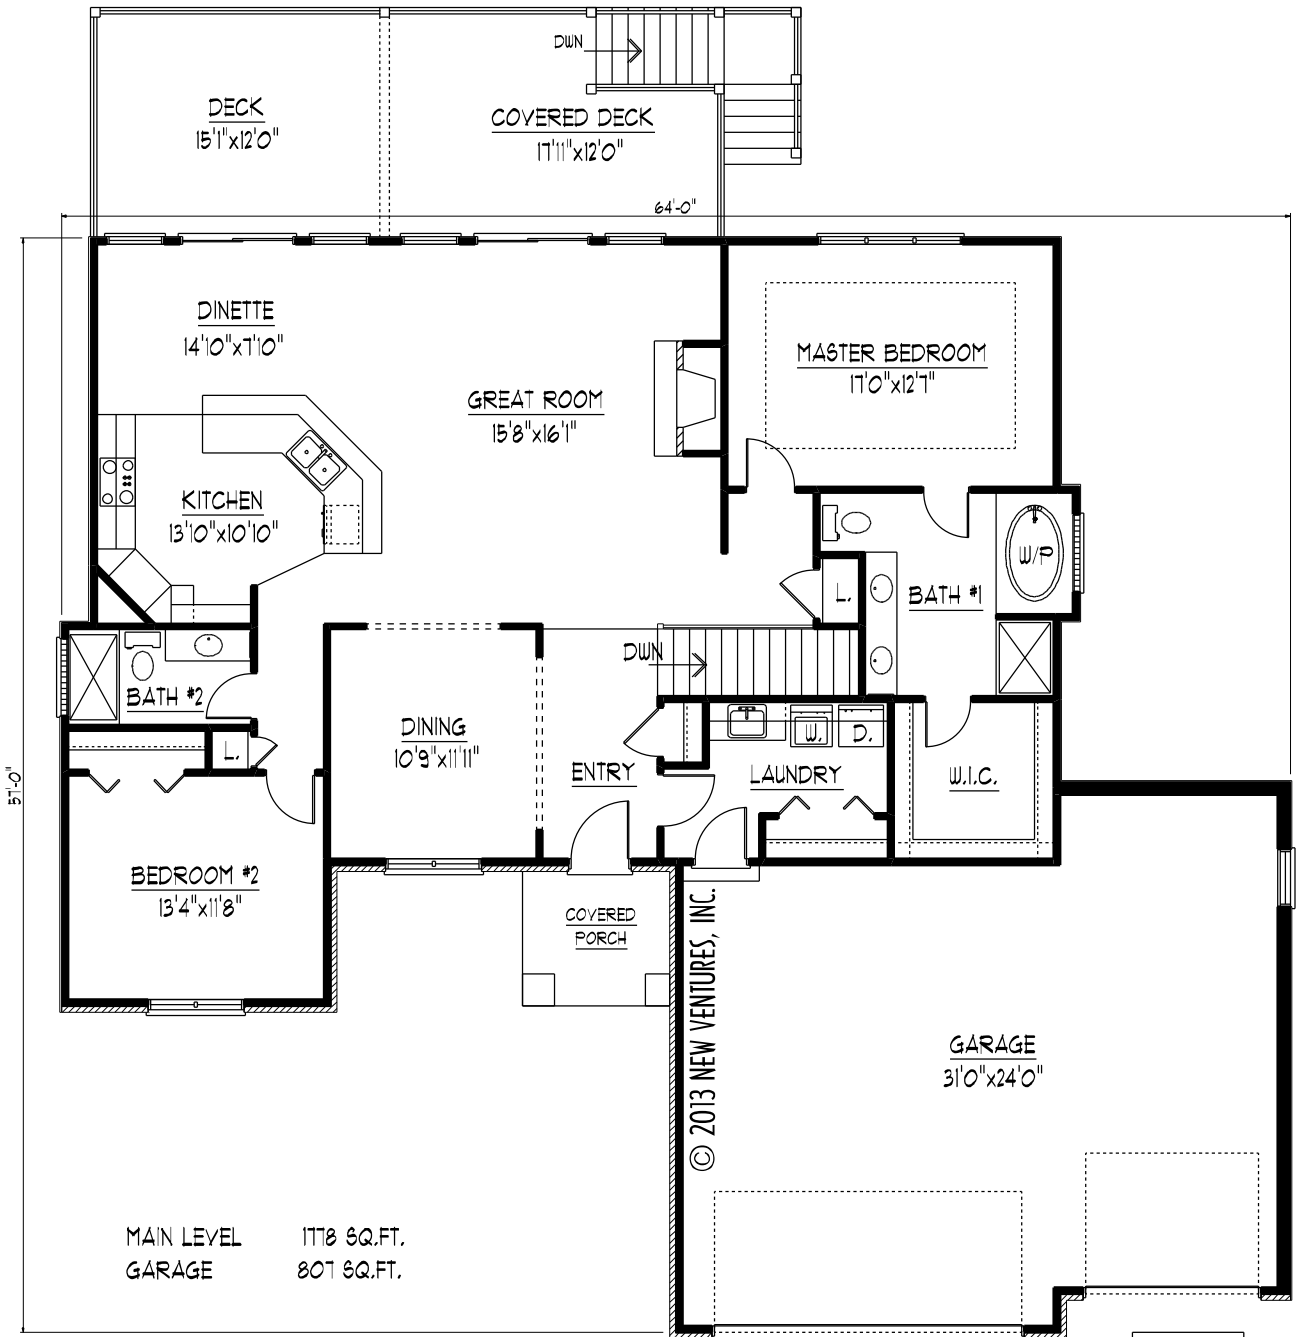

NV01604

FRONT ELEVATION

MAIN LEVEL 1178 SQ.FT.  
GARAGE 801 SQ.FT.

MAIN LEVEL FLOOR PLAN

NV01604