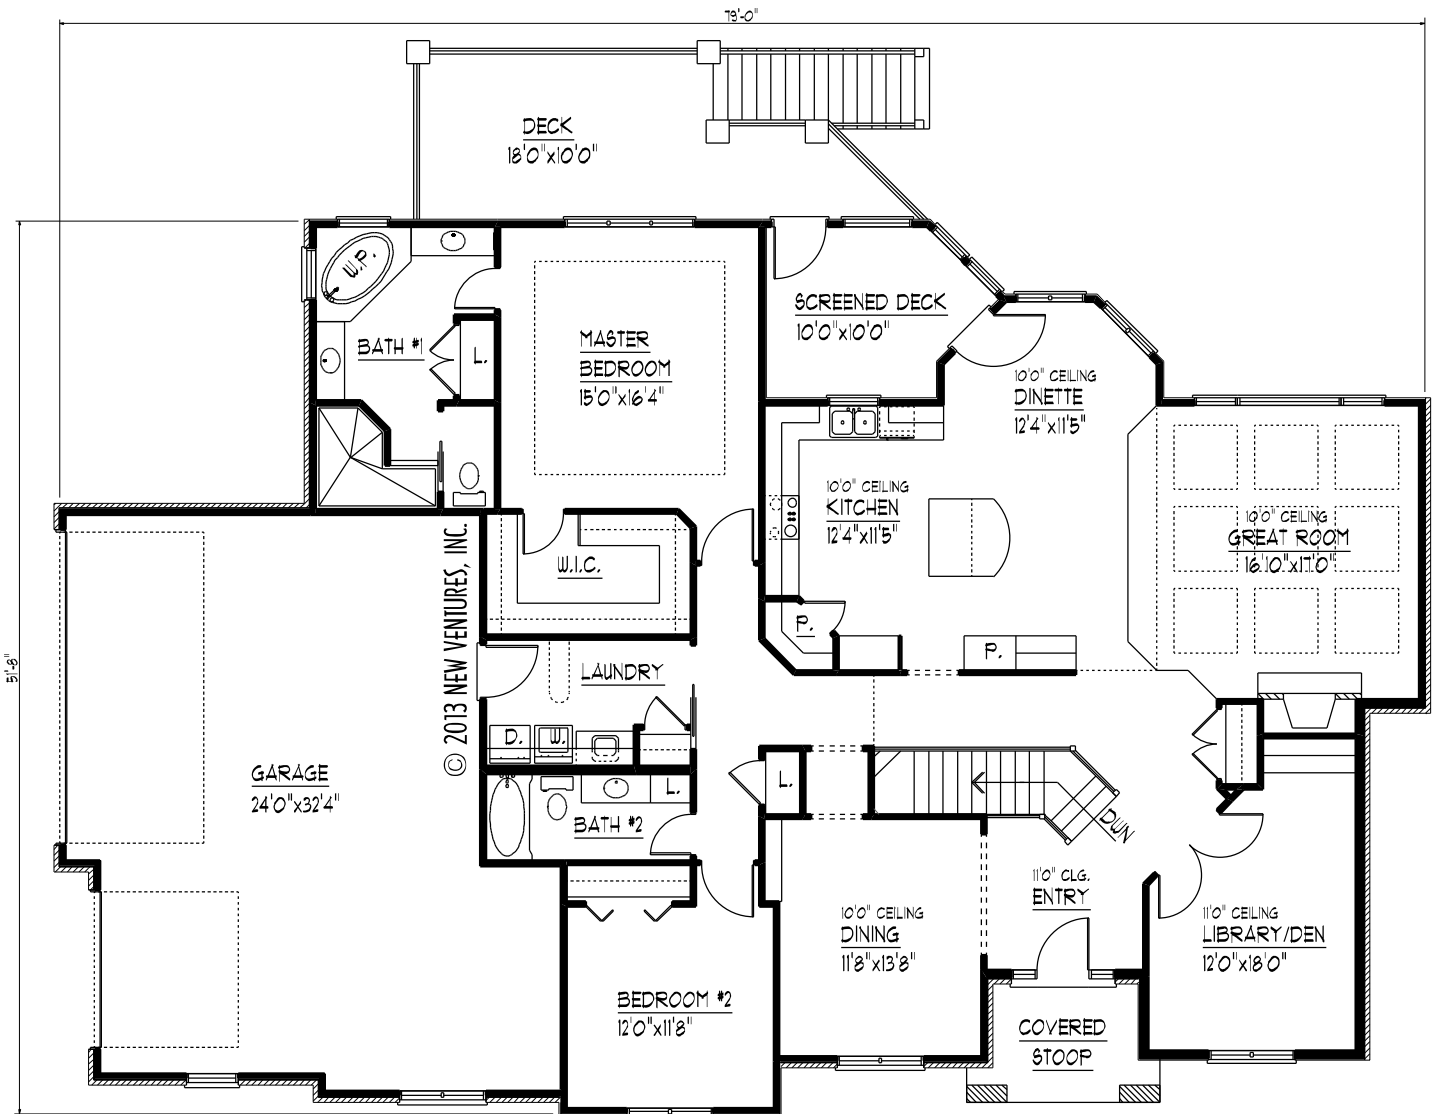

FRONT ELEVATION

NV0140T

© 2013 NEW VENTURES, INC.

MAIN LEVEL 2365 SQ. FT.

MAIN LEVEL FLOOR PLAN

NV0140T