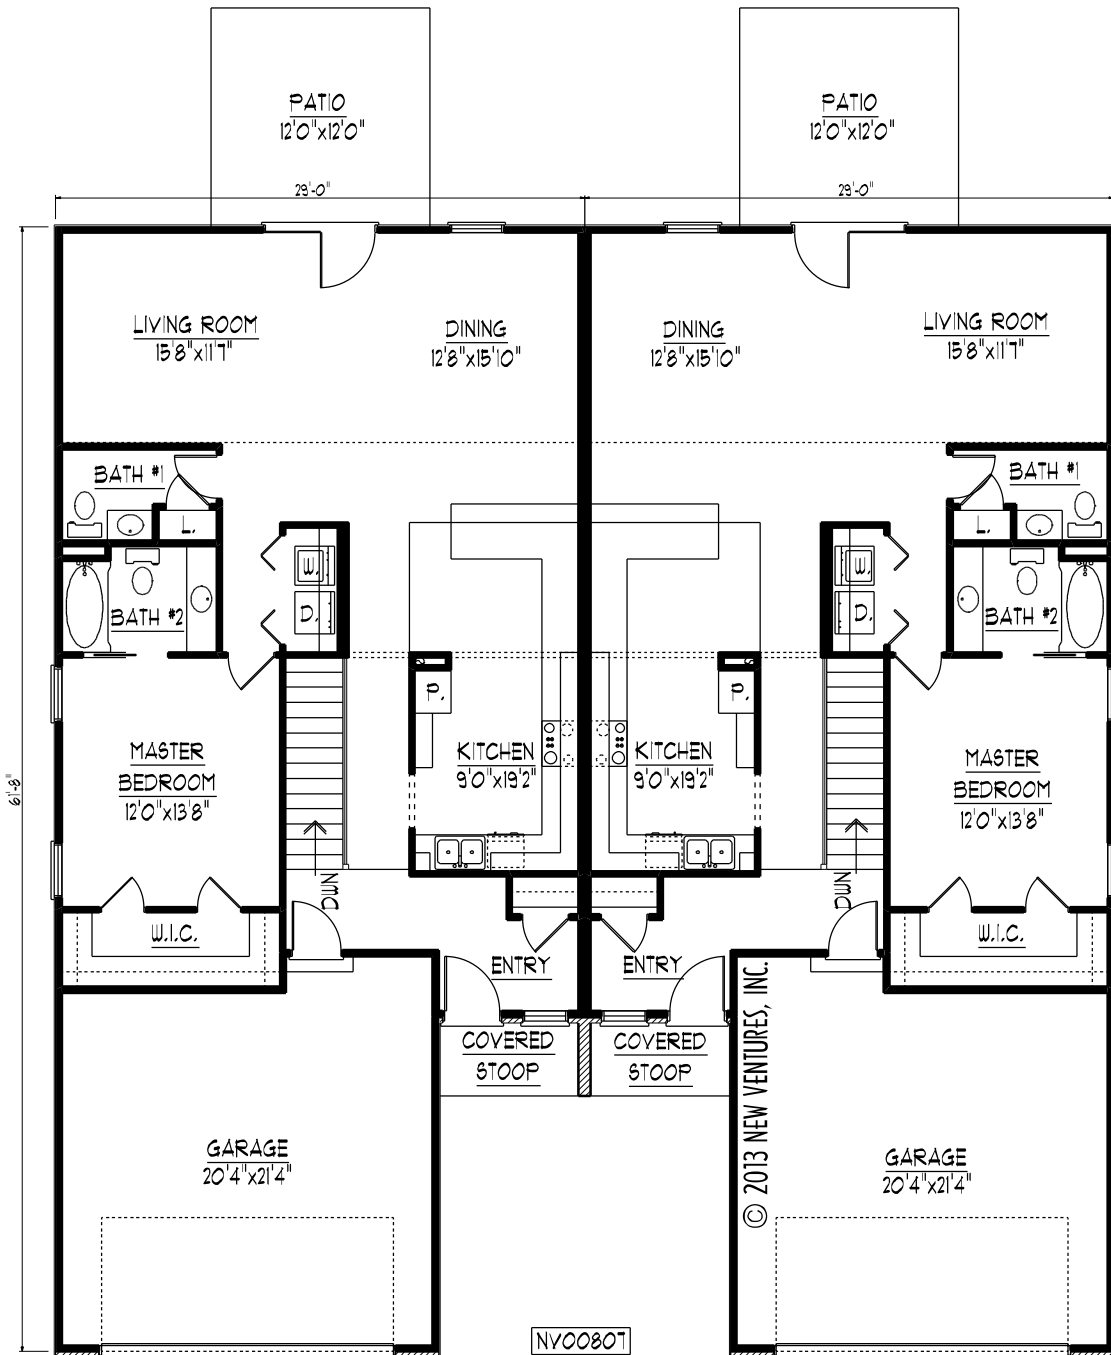

FRONT ELEVATION

NV00807

NV00807

MAIN LEVEL
GARAGE

1211 SQ. FT.
429 SQ. FT.

MAIN LEVEL FLOOR PLAN

MAIN LEVEL
GARAGE

1211 SQ. FT.
429 SQ. FT.