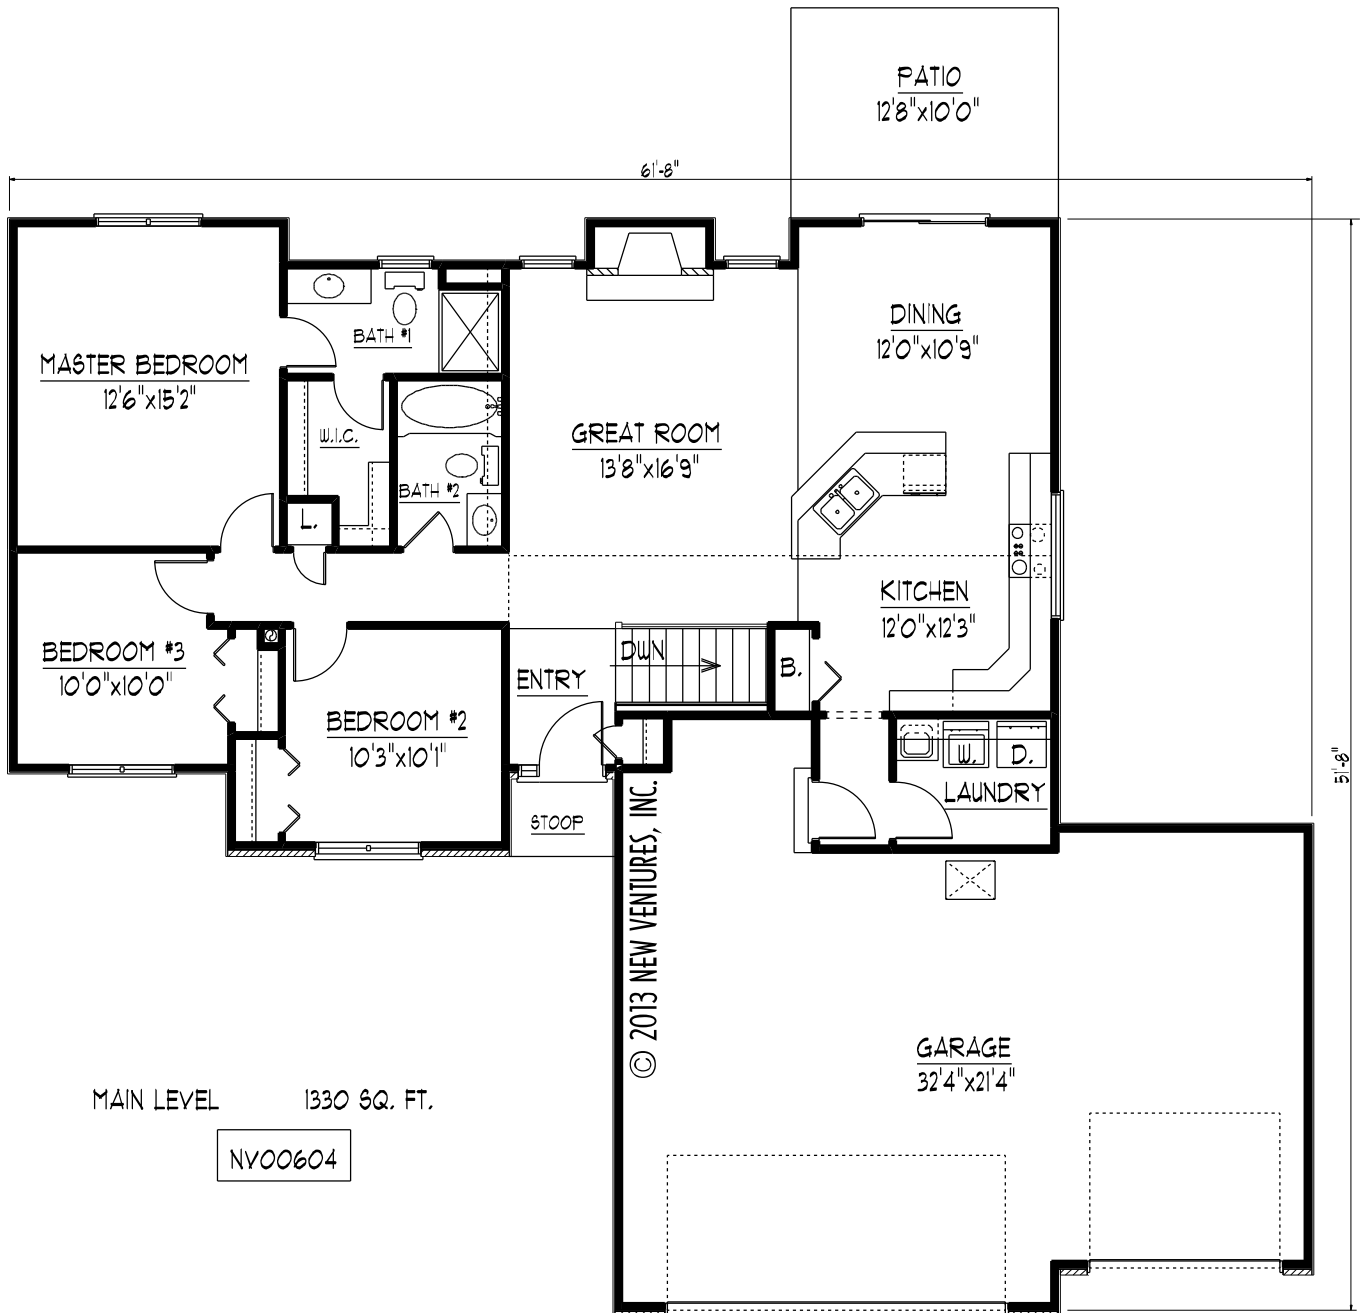

NV00604

FRONT ELEVATION

MAIN LEVEL 1330 SQ. FT.

NV00604

MAIN LEVEL FLOOR PLAN